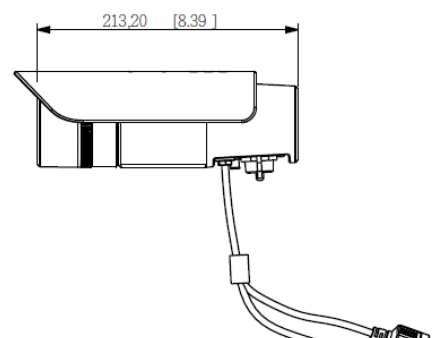

*OB-300Ap/302Ap V5 G/WOB-300Ap V5 Available date: 2014 Q1 (JAN)