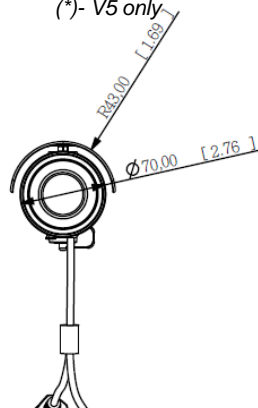

*OB-300Ap/302Ap V5 G/WOB-300Ap V5 Available date: 2014 Q1 (JAN)